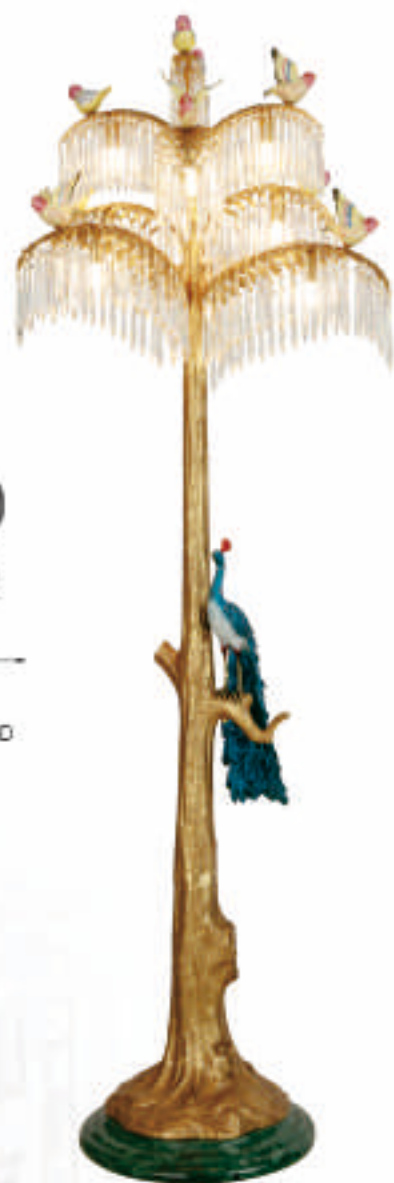

FLOOR LAMP

MT-T2183-12

SIZE: D800*H1850
LIGHT SOURCE: G9*9/LED